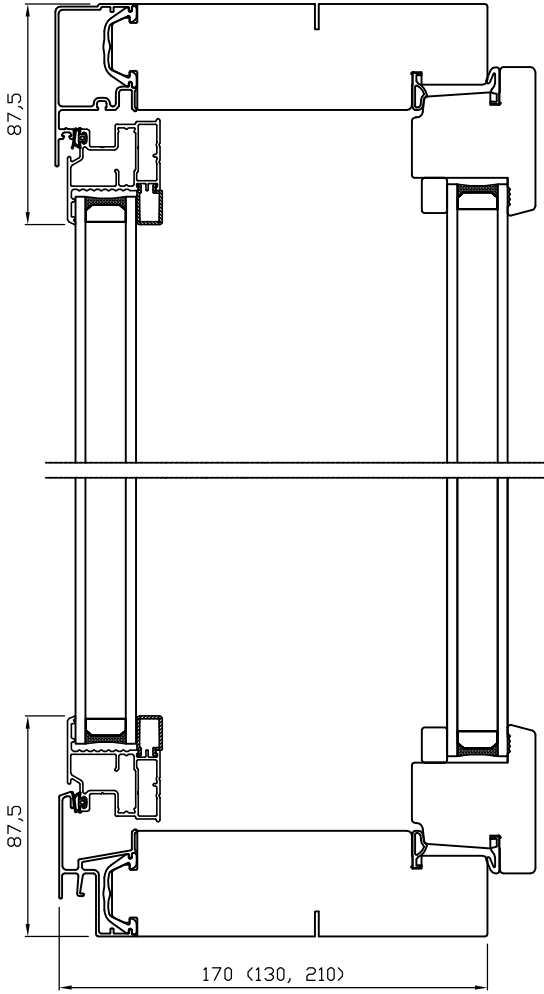

Pystyleikkaus

Vaakaleikkaus

Product Category
Window

MSE2-A
Rakennepiirustus
B-malli

Product Type

MSE

Designed by

JR

Designed date

22.2.2018

View orientation

Approved by

Approved date

Scale

1:3

Drawing Number