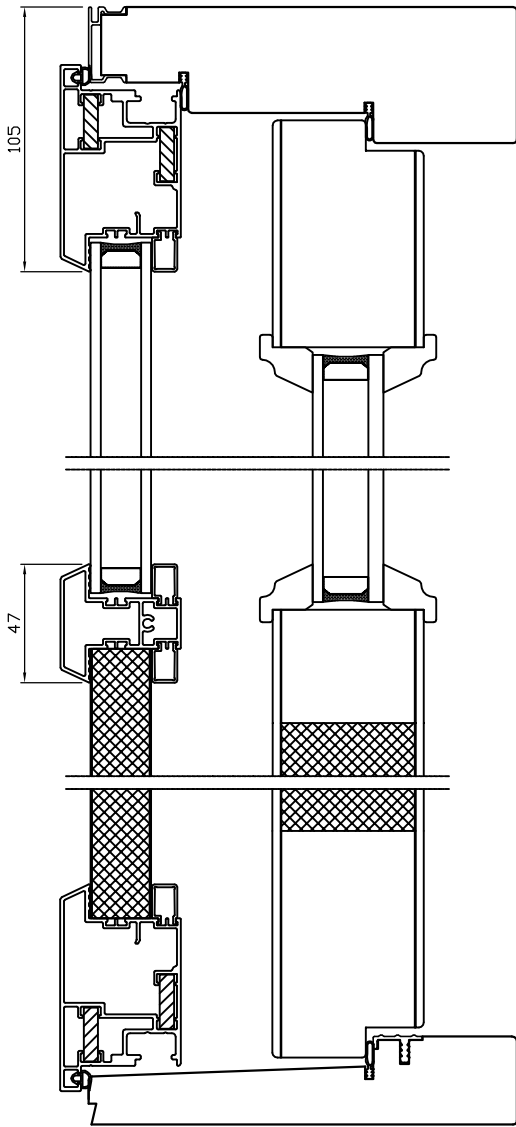

Pystyleikkaus

Vaakaleikkaus lasiosa

Vaakaleikkaus eristeosa

PihlaPRO

Product Category
Door

Product Type
IOUUA

IOUUA Rakennepiirustus

Product Type IOUUA		View orientation
Designed by JR	Designed date 23.2.2018	
Approved by	Approved date	Scale 1:3
Drawing Number	Revision (A)	