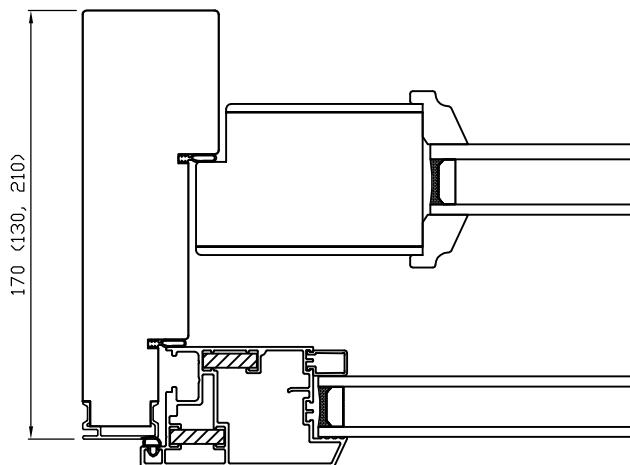

Pystyleikkaus

Vaakaleikkaus lasiosa

Vaakaleikkaus eristeosa

PihlaPRO

Product Category
Door

Product Type
IOUUA

IOUUA Rakennepiirustus

Product Type IOUUA		View orientation
Designed by JR	Designed date 23.2.2018	
Approved by	Approved date	Scale 1:3
Drawing Number	Revision (A)	