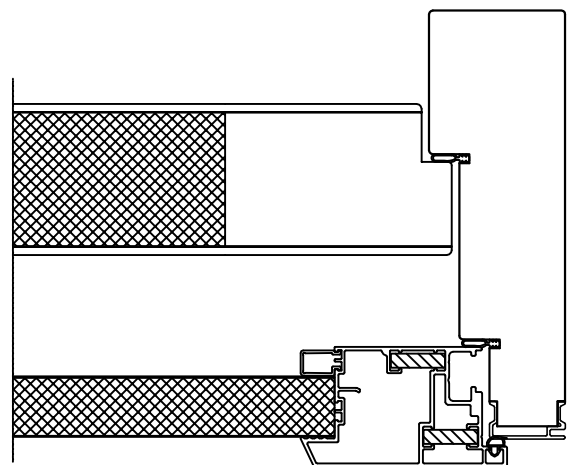

Pystyleikkaus

Vaakaleikkaus lasiosa

Vaakaleikkaus eristeosa

PihlaPRO

Product Category
Door

Product Type
IOUUA

IOUUA Rakennepiirustus

Product Type IOUUA		View orientation
Designed by JR	Designed date 23.2.2018	
Approved by	Approved date	Scale 1:3
Drawing Number	Revision (A)	