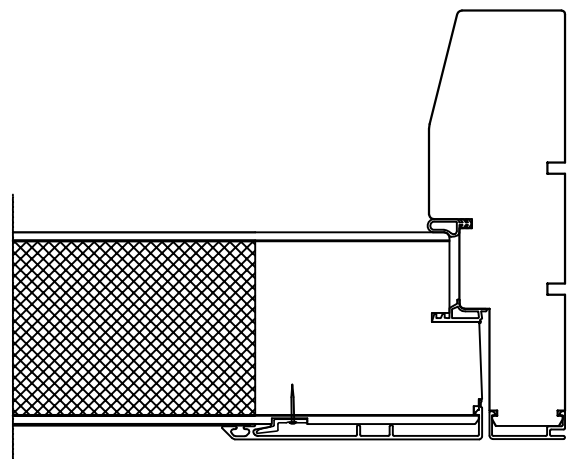

### Pystyleikkaus

Vaakaleikkaus lasiosa

Vaakaleikkaus eristeosa

**Pihla**PRO

Product Category  
Door

Product Type  
IOUA

Rakennepiirustus

Product Type IOUA		View orientation
Designed by JR	Designed date 23.2.2018	
Approved by	Approved date	Scale 1:3
Drawing Number		Revision (A)