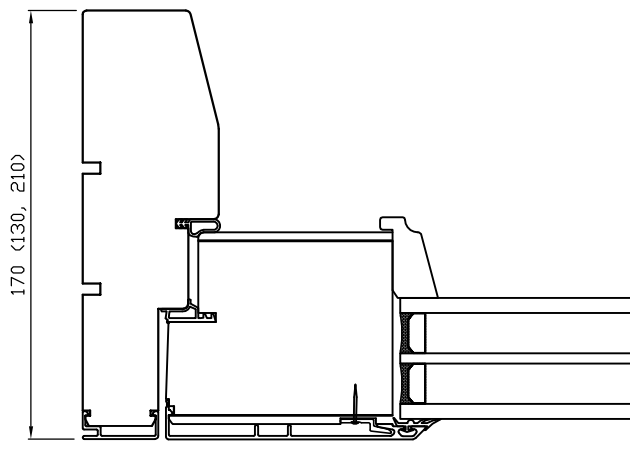

### Pystyleikkaus

Vaakaleikkaus lasiosa

Vaakaleikkaus eristeosa

**Pihla**PRO

Product Category  
Door

Product Type  
IOUA

Rakennepiirustus

Product Type IOUA		View orientation
Designed by JR	Designed date 23.2.2018	
Approved by	Approved date	Scale 1:3
Drawing Number		Revision (A)