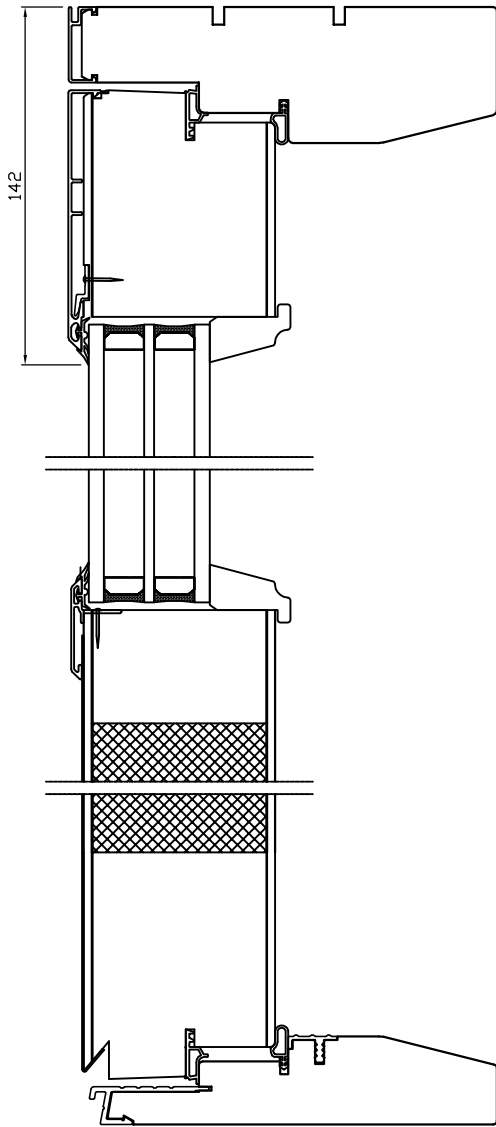

### Pystyleikkaus

Vaakaleikkaus lasiosa

Vaakaleikkaus eristeosa

**Pihla**PRO

Product Category  
Door

Product Type  
IOUA

Rakennepiirustus

Product Type IOUA		View orientation
Designed by JR	Designed date 23.2.2018	
Approved by	Approved date	Scale 1:3
Drawing Number		Revision (A)