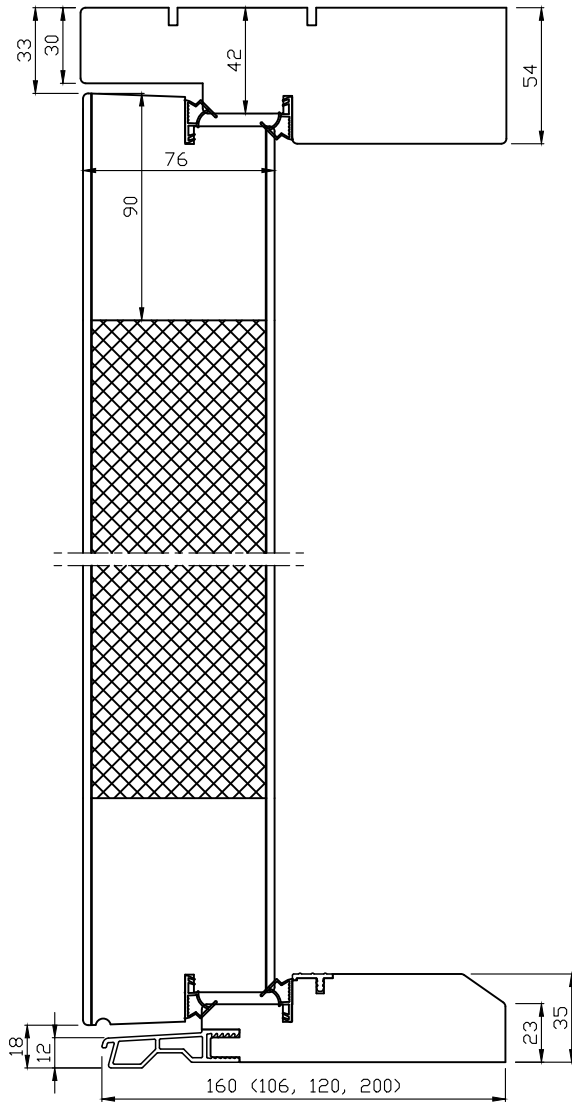

Approved date

Drawing Number

View orientation

Scale

1:3

Revision

(A)

We reserve all rights in this document and in the information contained therein. Reproduction, use or disclosure to third parties without express authority is strictly forbidden. INWIDD

Rev	Description	Rev. by	Date
-----	-------------	---------	------

Pystyleikkaus

Vaakaleikkaus

Product Category

Door

U0/22

Rakennepiirustus

Sivu 2/2: umpiovi

Drawing Number

View orientation

Scale

1:3

Revision

(A)