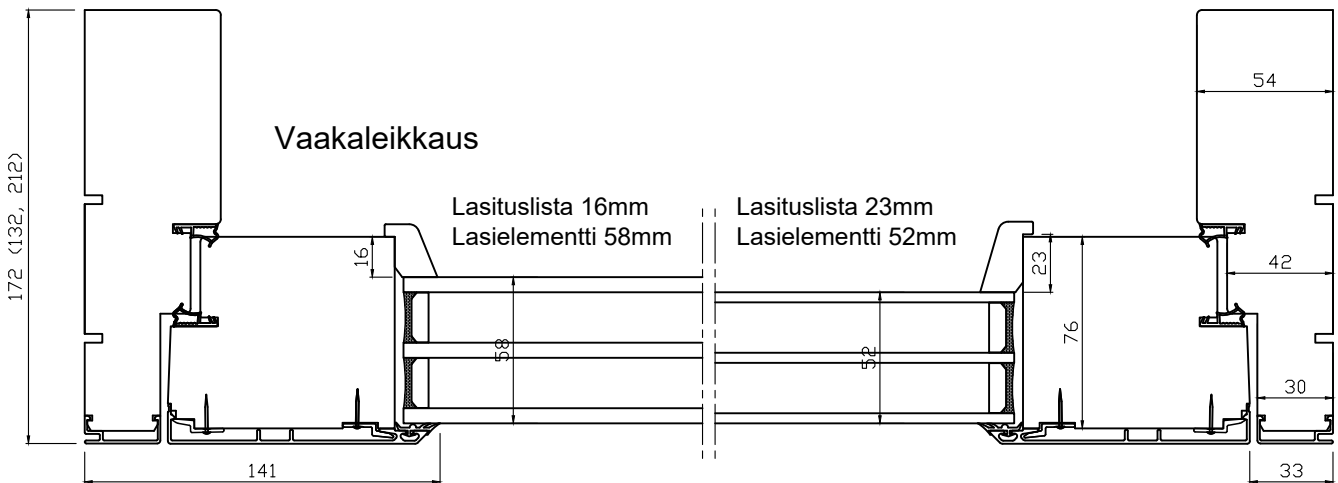

Pystyleikkaus

Vaakaleikkaus

Product Category
Door
IQUAK-KL/22
Rakennepiirustus

Product Type
IQUA

Designed by JR	Designed date 11.10.2022	View orientation
Approved by	Approved date	Scale 1:3
Drawing Number	Revision (A)	