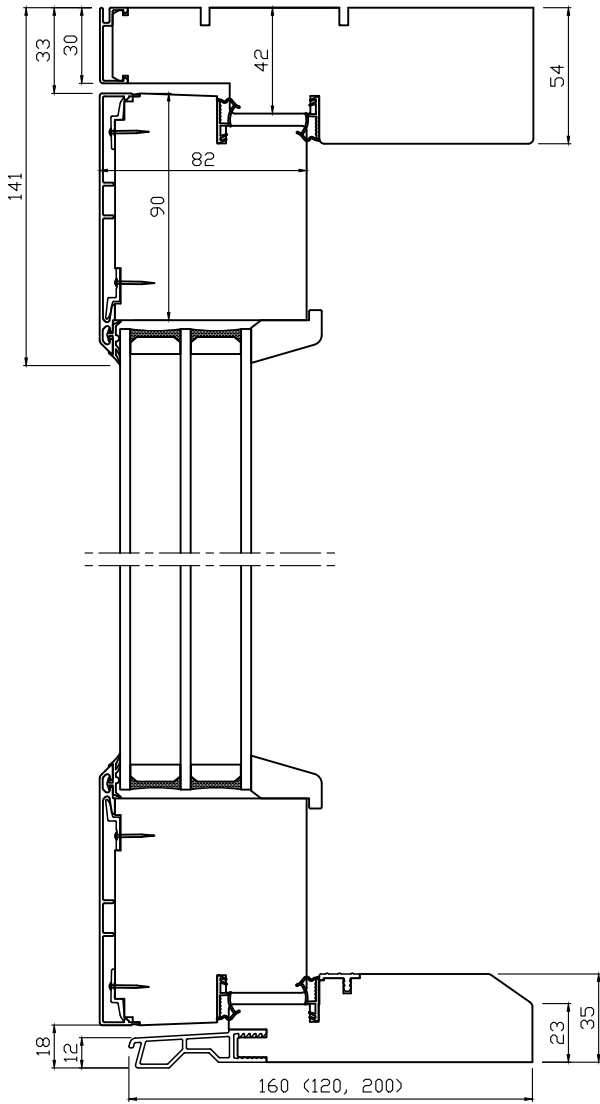

Pystyleikkaus

Vaakaleikkaus

Product Category
Door
IQUAK-KL/22
Rakennepiirustus

Product Type
IQUA

Designed by JR	Designed date 11.10.2022	View orientation
Approved by	Approved date	Scale 1:3
Drawing Number	Revision (A)	