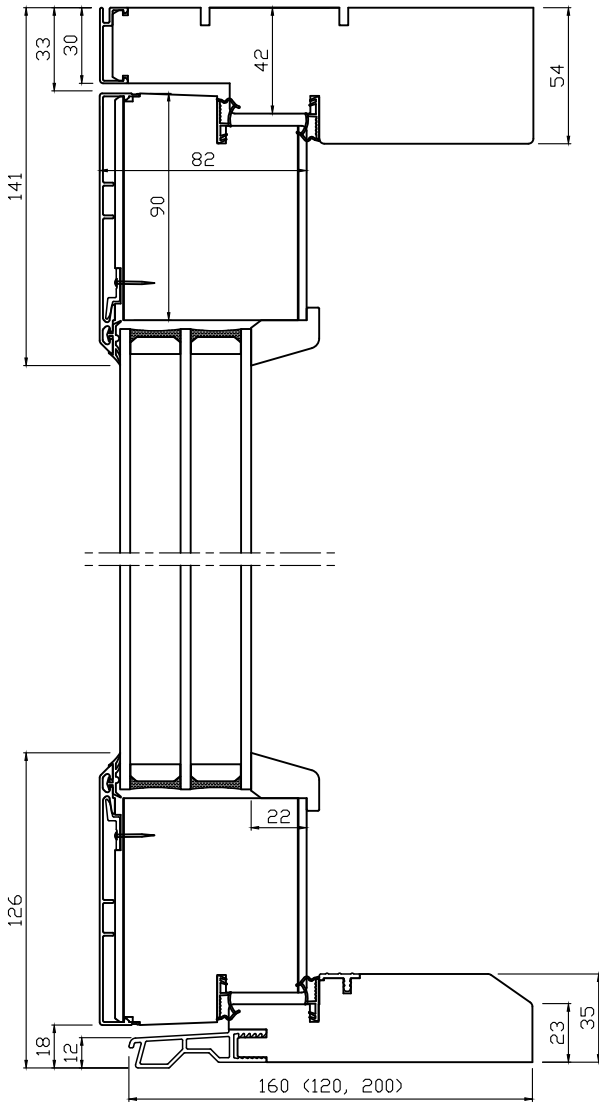

Pystyleikkaus

Vaakaleikkaus

Product Category

Door

IOUA-KL/22
Rakennepiirustus

Product Type

IOUA

Designed by

JR

Designed date

12.8.2022

Approved by

Approved date

Drawing Number

View orientation

Scale