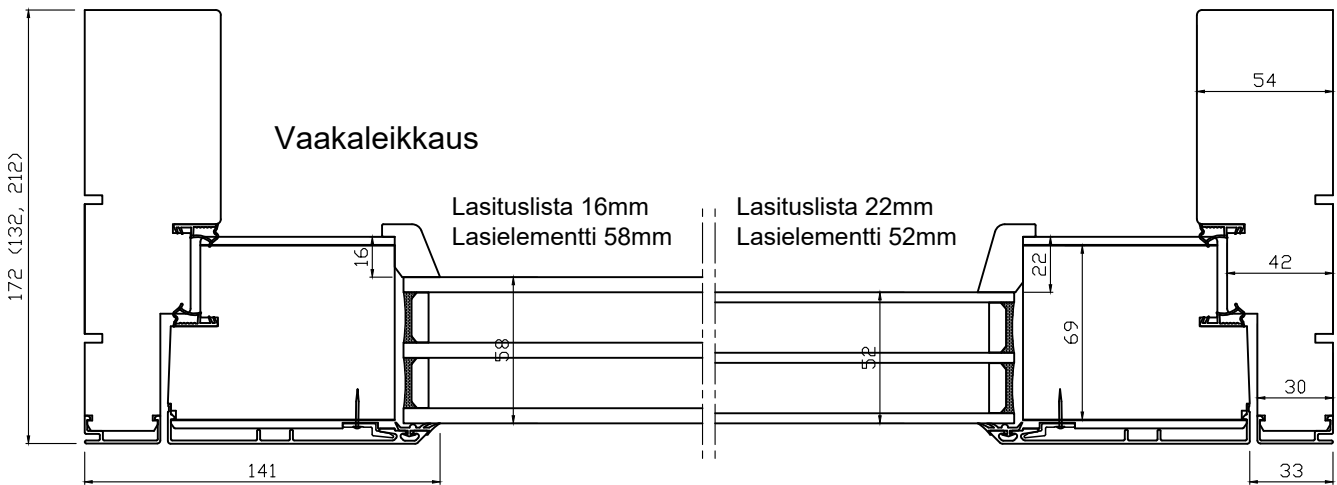

Pystyleikkaus

Vaakaleikkaus

Product Category

Door

IOUA-KL/22
Rakennepiirustus

Product Type

IOUA

Designed by

JR

Designed date

12.8.2022

Approved by

Approved date

Drawing Number

View orientation

Scale