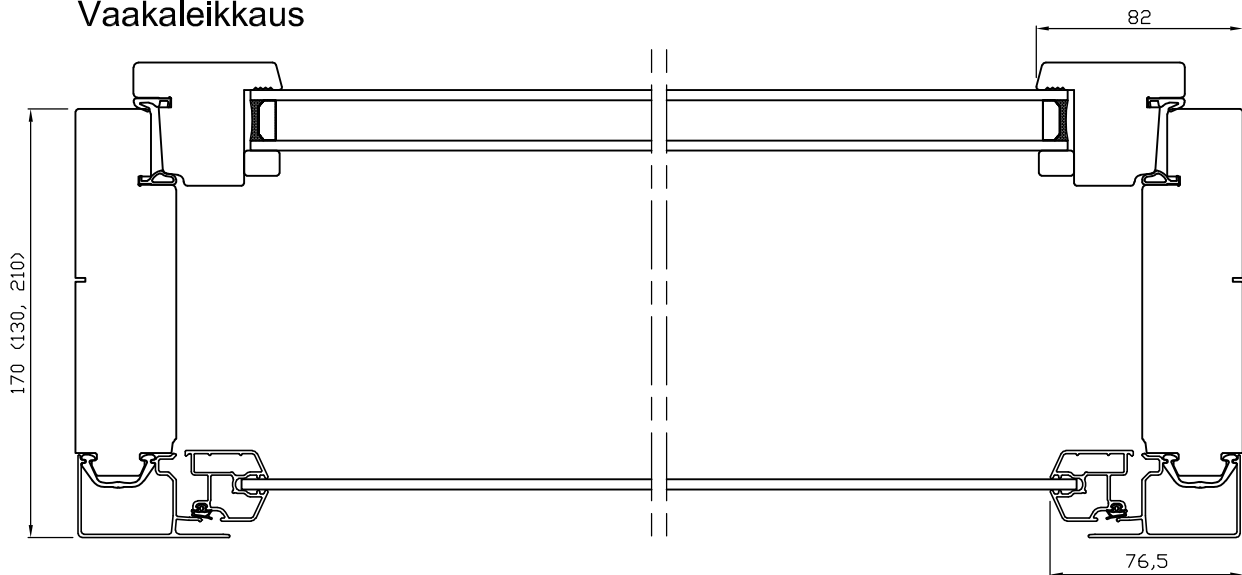

### Pystyleikkaus

### Vaakaleikkaus

Product Category  
Window  
MSE1-A/20  
F-malli

Product Type  
MSE

Designed by JR	Designed date 25.5.2020	View orientation 
Approved by	Approved date	Scale 1:3
Drawing Number		Revision (A)