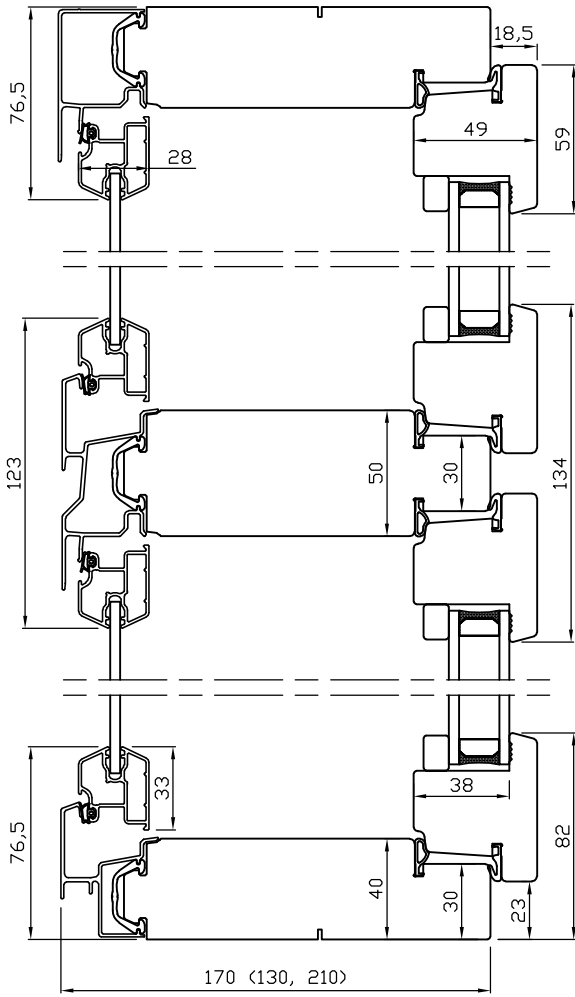

### Pystyleikkaus

### Vaakaleikkaus

Product Category  
Window  
MSE1-A/20  
F-malli

Product Type  
MSE

Designed by JR	Designed date 25.5.2020	View orientation 
Approved by	Approved date	Scale 1:3
Drawing Number		Revision (A)